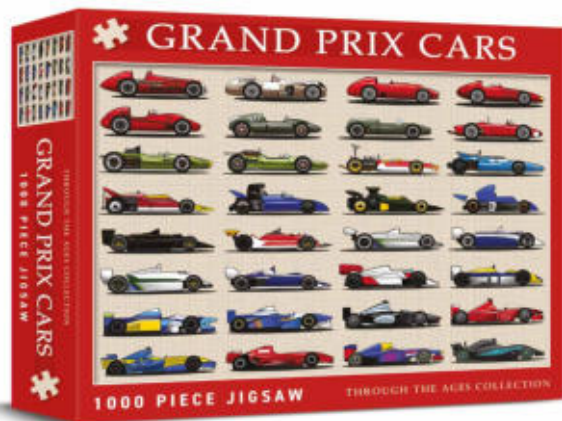

1000 PIECE JIGSAW PUZZLES

GRAND PRIX CARS 1000 PIECE JIGSAW

Cat No. CHP0151
Barcode 506019808125 5
RRP £14.99 Trade £6.25
Release Date Now