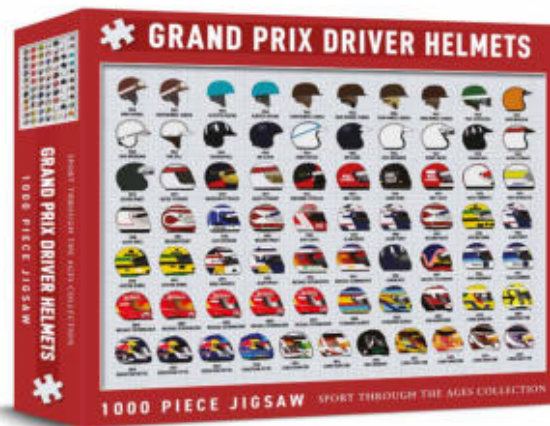

GRAND PRIX DRIVER HELMETS 1000 PIECE JIGSAW

Cat No. CHP0336
Barcode 506019808215 3
RRP £14.99 Trade £6.25
Release Date Now