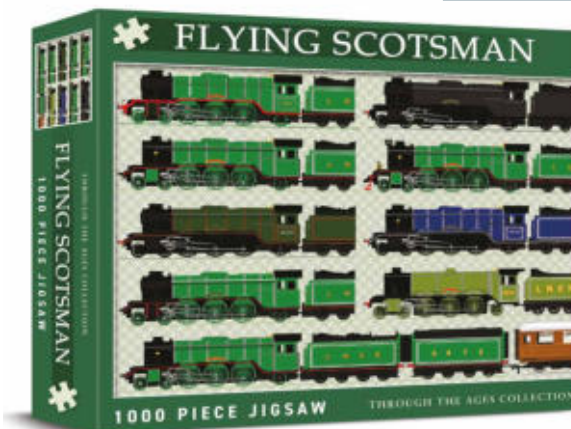

1000 PIECE JIGSAW PUZZLES

CAMPER VAN
1000 PIECE JIGSAW

Cat No. CHP0122
Barcode 506019808106 4
RRP £14.99 Trade £6.25
Release Date Now

LANDY
1000 PIECE JIGSAW

Cat No. CHP0123
Barcode 506019808107 1
RRP £14.99 Trade £6.25
Release Date Now