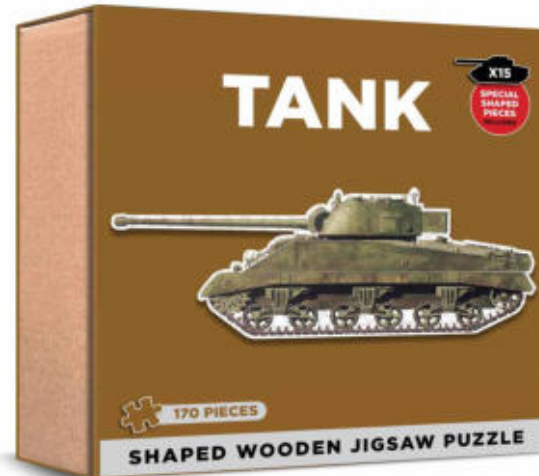

TANK

SHAPED WOODEN JIGSAW

Cat No. CHP0457 Barcode 506019808342 6
Pieces 170 RRP £14.99 Trade £6.25
Release Date May 26