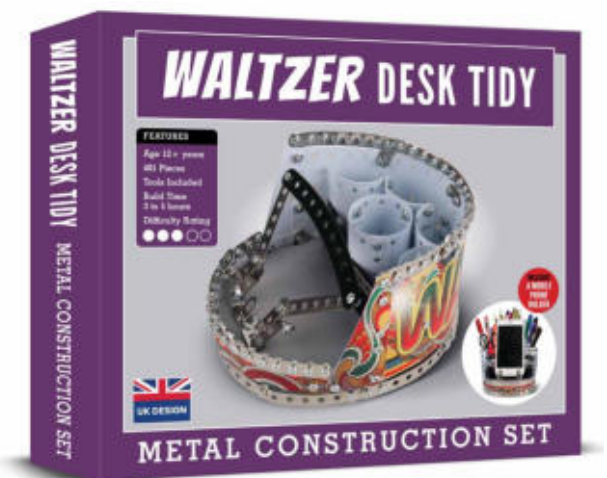

WALTZER DESK TIDY METAL CONSTRUCTION SET
Cat No. CHP0401 Barcode 506019808286 3
Pieces 401 Build Time 3 to 5 hours Difficulty 3/5
RRP £24.99 Trade £10.41 Release Date Now