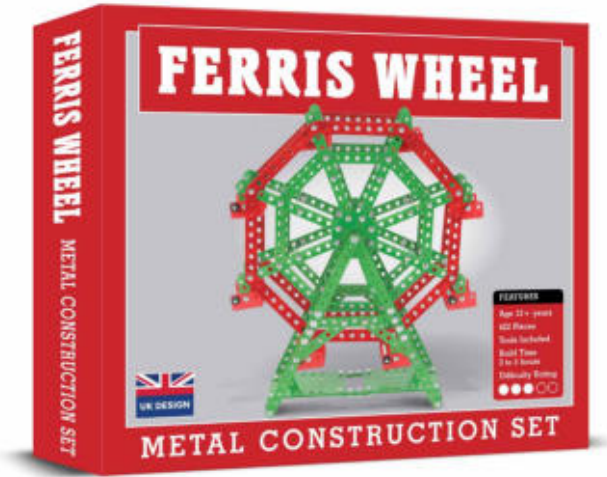

FERRIS WHEEL METAL CONSTRUCTION SET
Cat No. CHP0373 Barcode 506019808265 8
Pieces 400 Build Time 3 to 5 hours Difficulty 3/5
RRP £24.99 Trade £10.41 Release Date Now