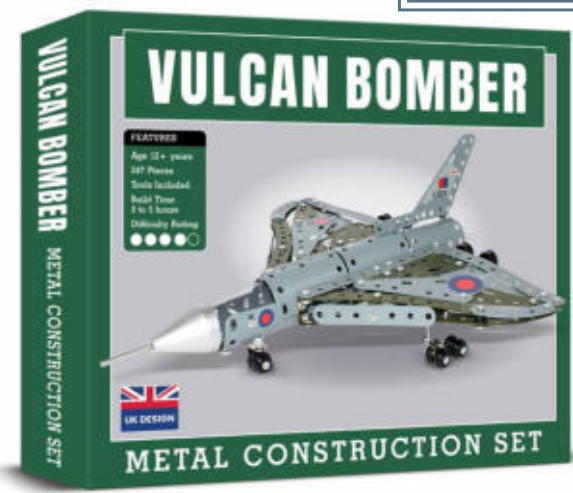

LANCASTER BOMBER METAL CONSTRUCTION SET
 Cat No. CHP0260 Barcode 506047405572 7
 Pieces 390 Build Time 4 to 6 hours Difficulty 4/5
 RRP £24.99 Trade £10.41 Release Date Now

VULCAN BOMBER METAL CONSTRUCTION SET
 Cat No. CHP0372 Barcode 506019808264 1
 Pieces 247 Build Time 3 to 5 hours Difficulty 4/5
 RRP £24.99 Trade £10.41 Release Date Now