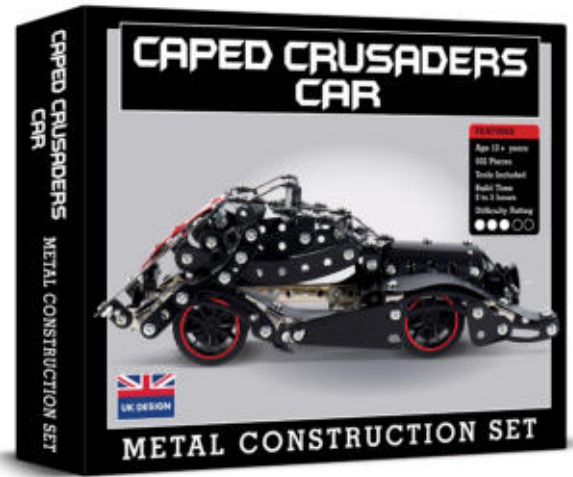

CAPED CRUSADERS CAR METAL CONSTRUCTION SET
Cat No. CHP0402 Barcode 506019808287 0
Pieces 332 Build Time 3 to 5 hours Difficulty 3/5
RRP £24.99 Trade £10.41 Release Date Now