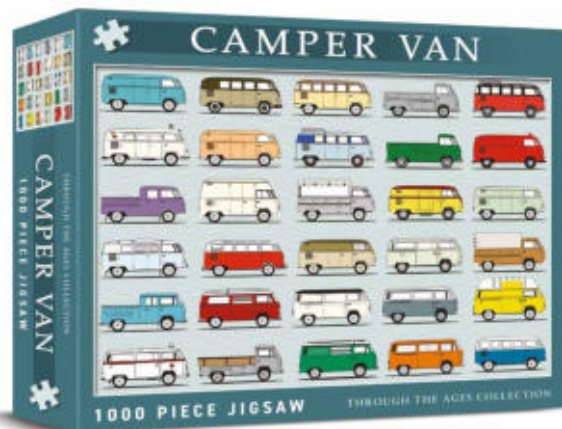

1000 PIECE JIGSAW PUZZLES

CAMPER VAN
1000 PIECE JIGSAW

Cat No. CHP0122
Barcode 506019808106 4
RRP £14.99 Trade £6.25
Release Date Now