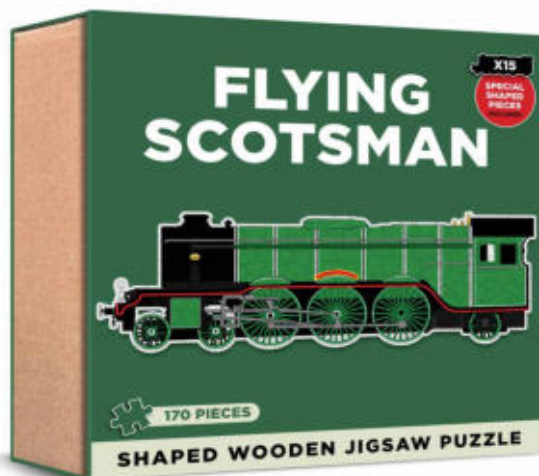

170 pieces
Including
15 SPECIAL
SHAPED
PIECES

GRAND PRIX CAR

SHAPED WOODEN JIGSAW

Cat No. CHP0403 Barcode 506019808288 7
Pieces 170 RRP £14.99 Trade £6.25
Release Date Now

LANDY

SHAPED WOODEN JIGSAW

Cat No. CHP0377 Barcode 506019808269 6
Pieces 170 RRP £14.99 Trade £6.25
Release Date Now

CAMPER VAN

SHAPED WOODEN JIGSAW

Cat No. CHP0376 Barcode 506019808268 9
Pieces 170 RRP £14.99 Trade £6.25
Release Date Now

FLYING SCOTSMAN

SHAPED WOODEN JIGSAW

Cat No. CHP0378 Barcode 506019808270 2
Pieces 170 RRP £14.99 Trade £6.25
Release Date Now