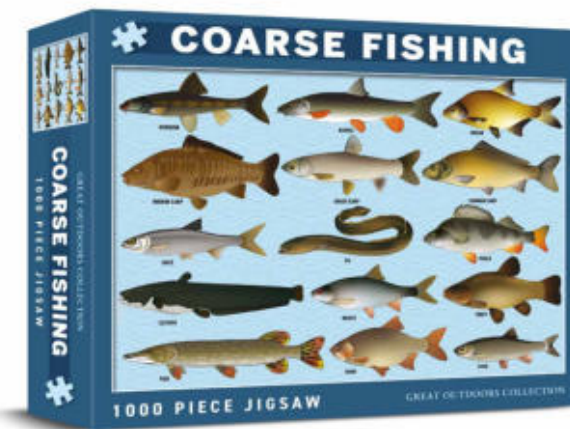

TITANIC

1000 PIECE JIGSAW

Cat No. CHP0341

Barcode 506019808228 3

RRP £14.99 Trade £6.25

Release Date Now

COARSE FISH

1000 PIECE JIGSAW