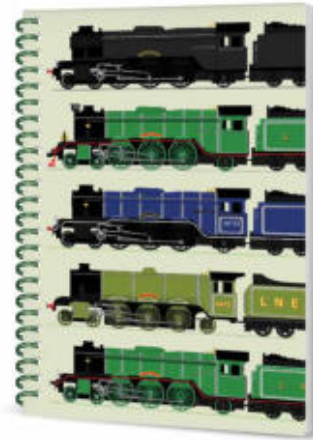

NEW

GRAND PRIX HELMETS
SOFTBACK NOTEBOOK SPIRAL

Cat No. CHP0337 Barcode 506019808216 0
RRP £6.99 Trade £2.91
Size 148x210mm Release Date May 26

NEW

TANKS
SOFTBACK NOTEBOOK SPIRAL

Cat No. CHP0210 Barcode 506047405534 5
RRP £6.99 Trade £2.91
Size 148x210mm Release Date May 26