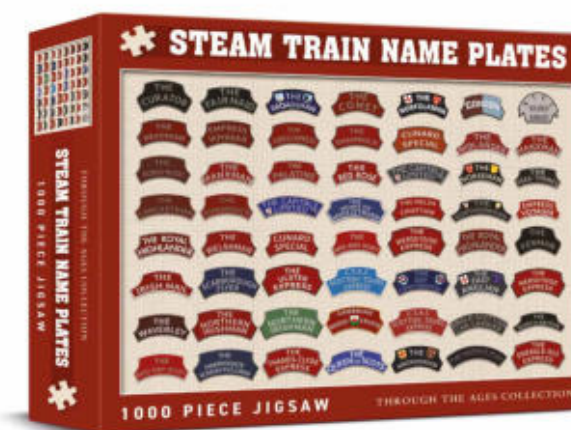

STEAM TRAIN NAME PLATES
1000 PIECE JIGSAW

Cat No. CHP0386
Barcode 506019808275 7
RRP £14.99 Trade £6.25
Release Date Now