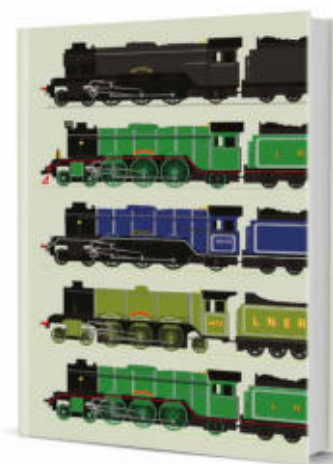

FLYING SCOTSMAN
HARDBACK LINED NOTEBOOK

Cat No. CHP0313 Barcode 506019808207 8
RRP £7.99 Trade £3.33
Size 151x216mm Release Date Now