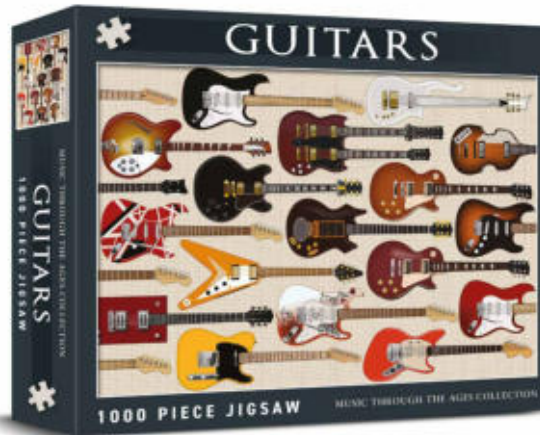

NEW

DARTS PLAYER BY PLAYER
HARDBACK BOOK
Cat No. CHP0562 Barcode 506019808446 1
RRP £8.00 Trade £4.00
Size 152x152mm
Release Date May 26

NEW

DARTS
PLAYING CARDS
Cat No. CHP0559 Barcode 506019808443 0
Size 66x91mm x54 cards
RRP £5.99 Trade £2.50
Release Date May 26