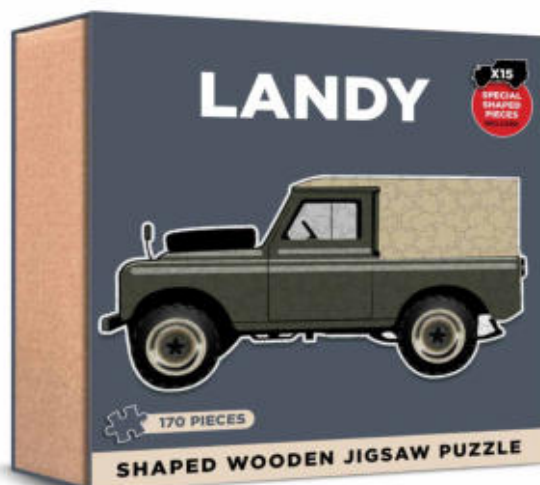

LANDY

SHAPED WOODEN JIGSAW

Cat No. CHP0377 Barcode 506019808269 6
Pieces 170 RRP £14.99 Trade £6.25
Release Date Now