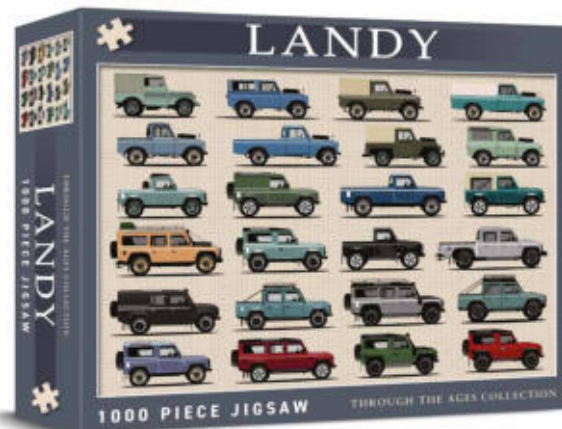

LANDY
1000 PIECE JIGSAW

Cat No. CHP0123
Barcode 506019808107 1
RRP £14.99 Trade £6.25
Release Date Now