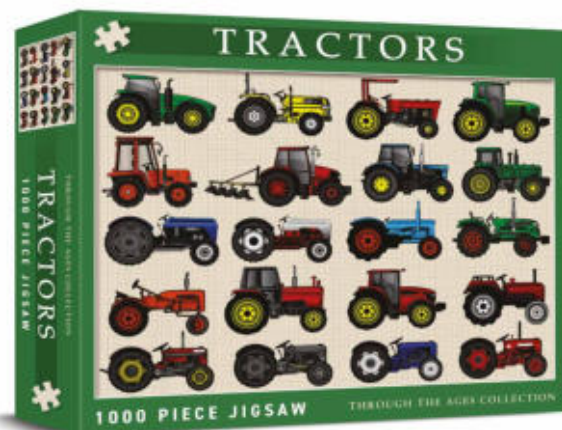

TRACTORS
1000 PIECE JIGSAW

Cat No. CHP0150
Barcode 506019808124 8
RRP £14.99 Trade £6.25
Release Date Now