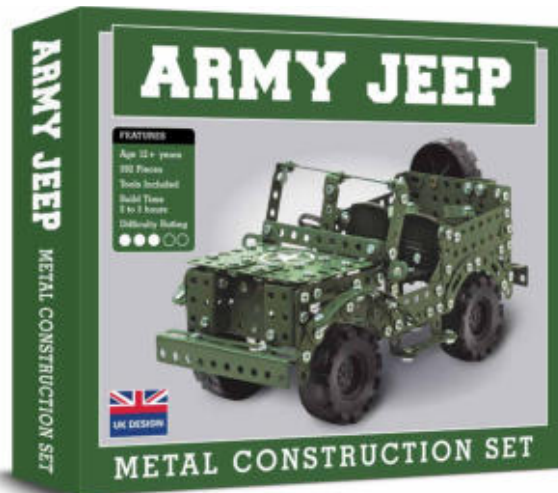

FLYING SCOTSMAN METAL CONSTRUCTION SET
 Cat No. CHP0015 Barcode 506019808081 4
 Pieces 341 Build Time 3 to 5 hours Difficulty 4/5
 RRP £24.99 Trade £10.41 Release Date Now

LANDY METAL CONSTRUCTION SET
 Cat No. CHP0010 Barcode 506019808076 0
 Pieces 404 Build Time 2 to 4 hours Difficulty 3/5
 RRP £24.99 Trade £10.41 Release Date Now