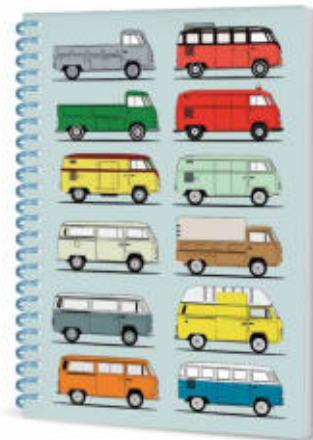

BLUEBIRD
HARDBACK LINED NOTEBOOK

Cat No. CHP0186 Barcode 506019808214 6
RRP £7.99 Trade £3.33
Size 151x216mm Release Date Now

SOFTBACK NOTEBOOKS SPIRAL

NEW

LANDY
SOFTBACK NOTEBOOK SPIRAL

Cat No. CHP0201 Barcode 506047405521 5
RRP £6.99 Trade £2.91
Size 148x210mm Release Date May 26