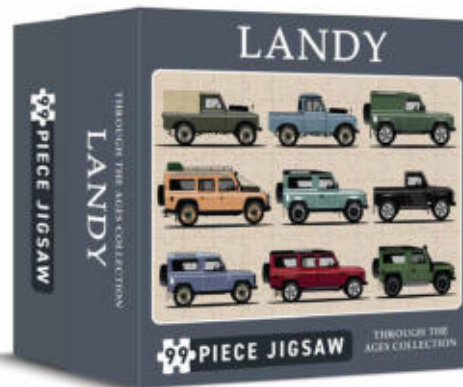

LANDY

99 PIECE JIGSAW
Cat No. CHP0439
Barcode 506019808324 2
Pieces 99 RRP £5.99 Trade £2.50
Release Date Now