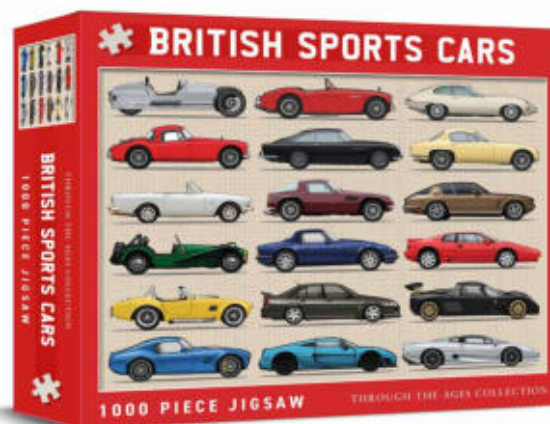

BLUEBIRD 1000 PIECE JIGSAW

Cat No. CHP0183
Barcode 506019808171 2
RRP £14.99 Trade £6.25
Release Date Now

CLASSIC AMERICAN CARS 1000 PIECE JIGSAW

Cat No. CHP0149
Barcode 506019808166 8
RRP £14.99 Trade £6.25
Release Date Now