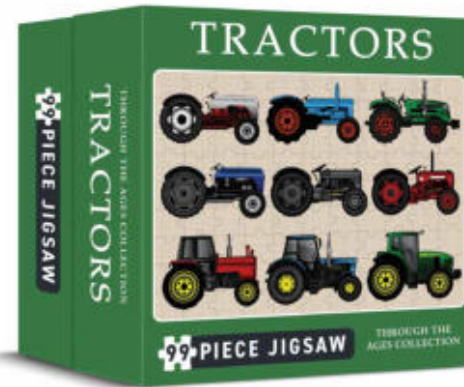

99 PIECE TRANSPORT JIGSAW PUZZLES

CAMPER VAN

99 PIECE JIGSAW
 Cat No. CHP0438
 Barcode 506019808323 5
 Pieces 99 RRP £5.99 Trade £2.50
 Release Date Now

LANDY

99 PIECE JIGSAW
 Cat No. CHP0439
 Barcode 506019808324 2
 Pieces 99 RRP £5.99 Trade £2.50
 Release Date Now