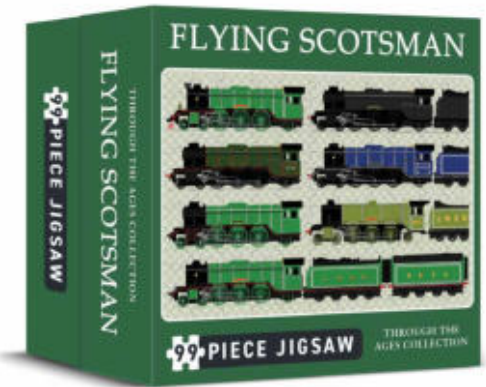

FLYING SCOTSMAN

99 PIECE JIGSAW
Cat No. CHP0440
Barcode 506019808325 9
Pieces 99 RRP £5.99 Trade £2.50
Release Date Now