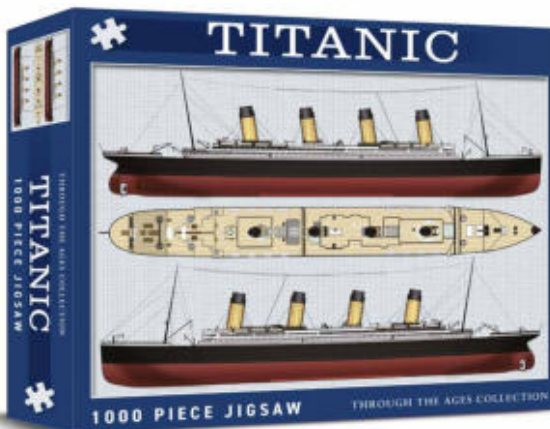

TITANIC

1000 PIECE JIGSAW

Cat No. CHP0341

Barcode 506019808228 3

RRP £14.99 Trade £6.25

Release Date Now

COARSE FISH

1000 PIECE JIGSAW