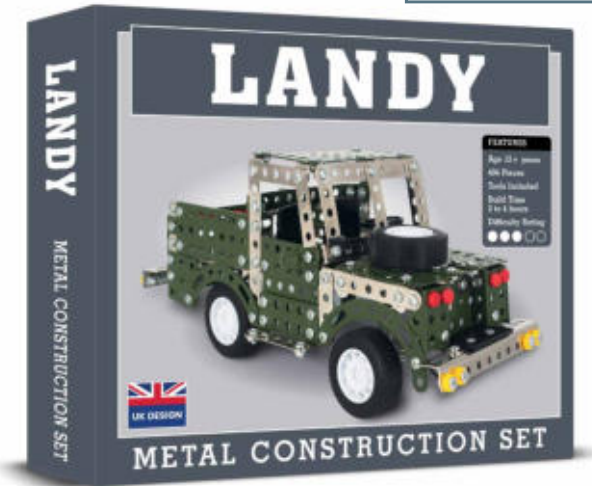

CONCORDE METAL CONSTRUCTION SET
 Cat No. CHP0017 Barcode 506019808083 8
 Pieces 263 Build Time 5 to 7 hours Difficulty 5/5
 RRP £24.99 Trade £10.41 Release Date Now

PREMIUM METAL CONSTRUCTION SETS

SHERMAN TANK METAL CONSTRUCTION SET
 Cat No. CHP0261 Barcode 506047405573 4
 Pieces 284 Build Time 3 to 5 hours Difficulty 3/5
 RRP £24.99 Trade £10.41 Release Date Now

FLYING SCOTSMAN METAL CONSTRUCTION SET
 Cat No. CHP0015 Barcode 506019808081 4
 Pieces 341 Build Time 3 to 5 hours Difficulty 4/5
 RRP £24.99 Trade £10.41 Release Date Now

LANDY METAL CONSTRUCTION SET
 Cat No. CHP0010 Barcode 506019808076 0
 Pieces 404 Build Time 2 to 4 hours Difficulty 3/5
 RRP £24.99 Trade £10.41 Release Date Now