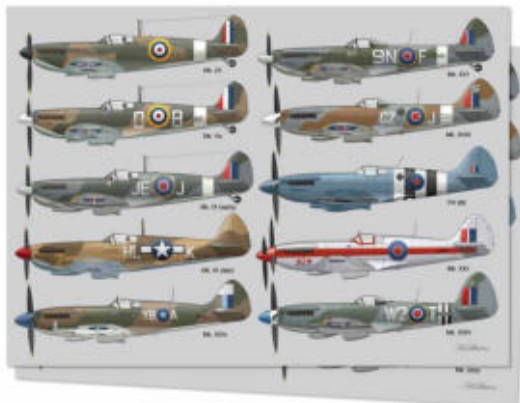

NEW

SPITFIRE GIFT WRAP + GIFT TAGS X2

Cat No. CHP0549 Barcode 506019808433 1
RRP £3.99 Trade £1.66
Size 700 x 500mm Release Date May 26